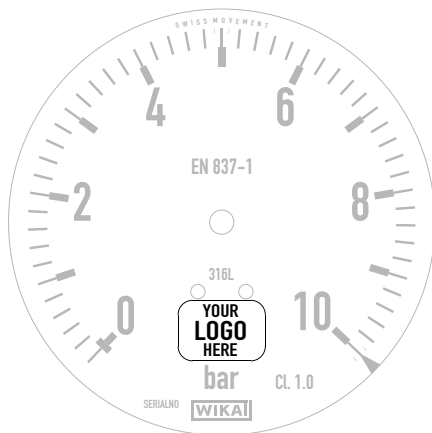

File formats for customer logos on dials

WIKA data sheet IN 00.51

Technology

WIKA uses the latest technologies to custom print pressure gauge and thermometer dials. The high-quality printing features excellent UV resistance for long-lasting optimal readability of the measuring instruments.

The scale is defined using a specifically developed software tool and then drawn automatically using CAD software.

Trademark with customer logo

In pointer gauges, the dial is the component that permits the greatest variance for individual customer specifications. Since the dial is the focus of any measurement, WIKA is happy to fulfil the wish of many customers to have their own brand logo printed onto it.