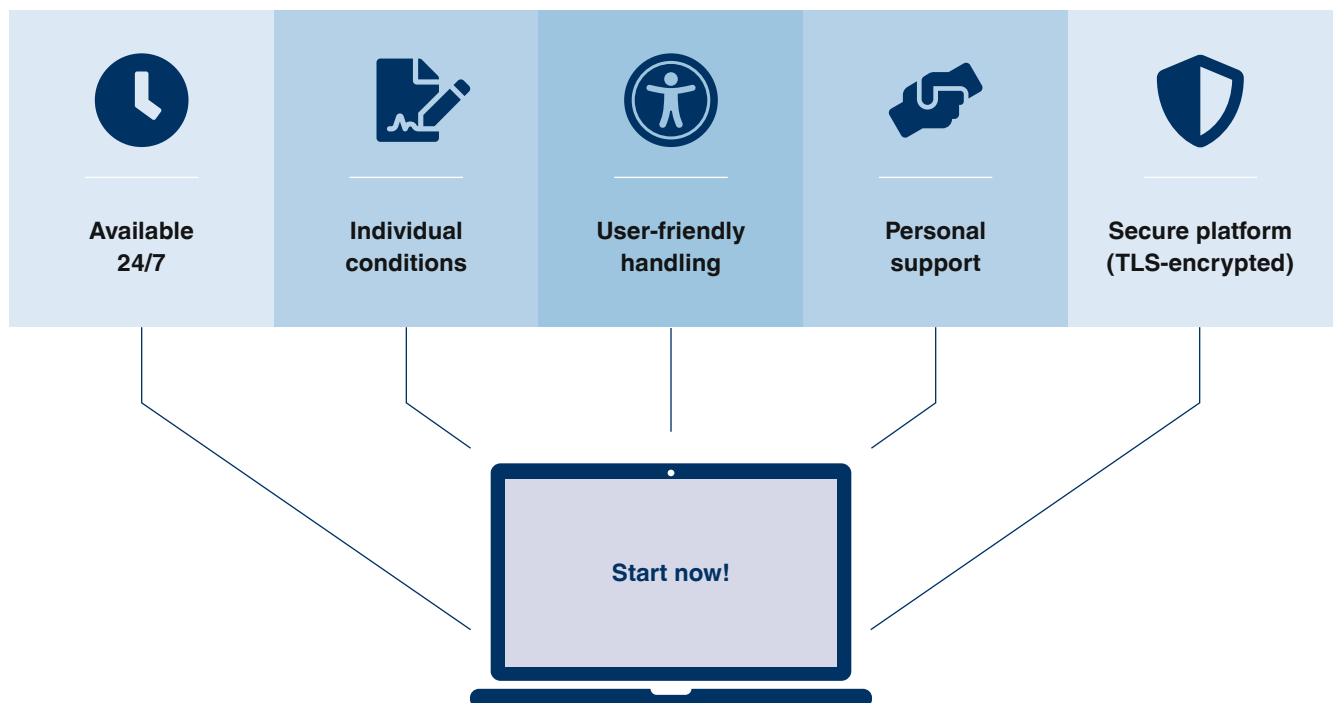

## Order and delivery status

Maintain an overview of all enquiries, quotations and orders.

# One portal for everything

Search products, view orders, check account settings, save favourites – all bundled in a single portal. Our consultants can also help you choose the ideal solution online.

The WIKA Customer Portal is intuitive to operate and thus the most convenient, fastest and most secure route to your WIKA products.